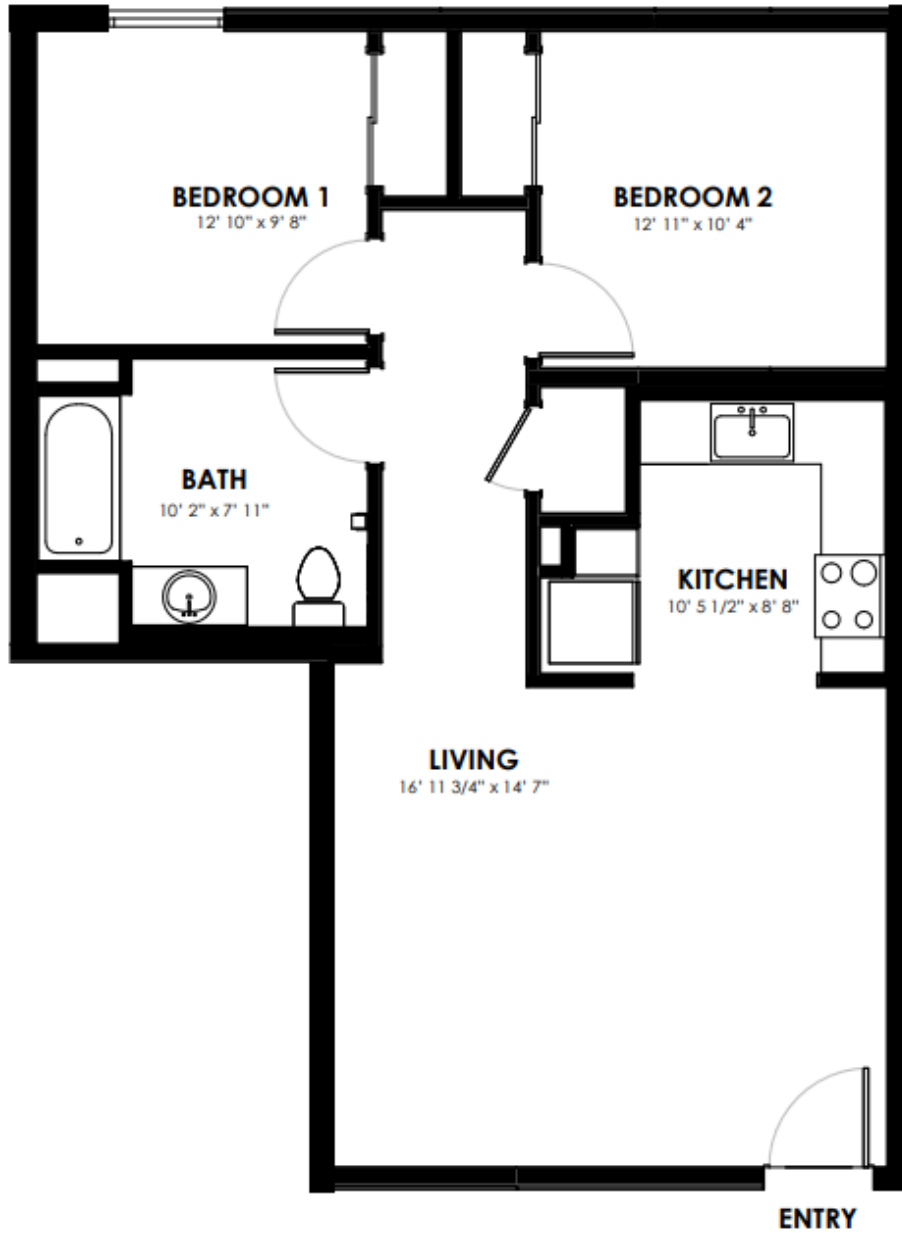

SUMMER OAKS

18912 Summer Oaks Drive, Sonoma

This floorplan is for marketing purposes and is to be used as a guide only. Please note this is a sample floor plan with approximate room dimensions, square footages, and features that may vary among individual apartments within each apartment plan type. There are multiple apartment plan types.