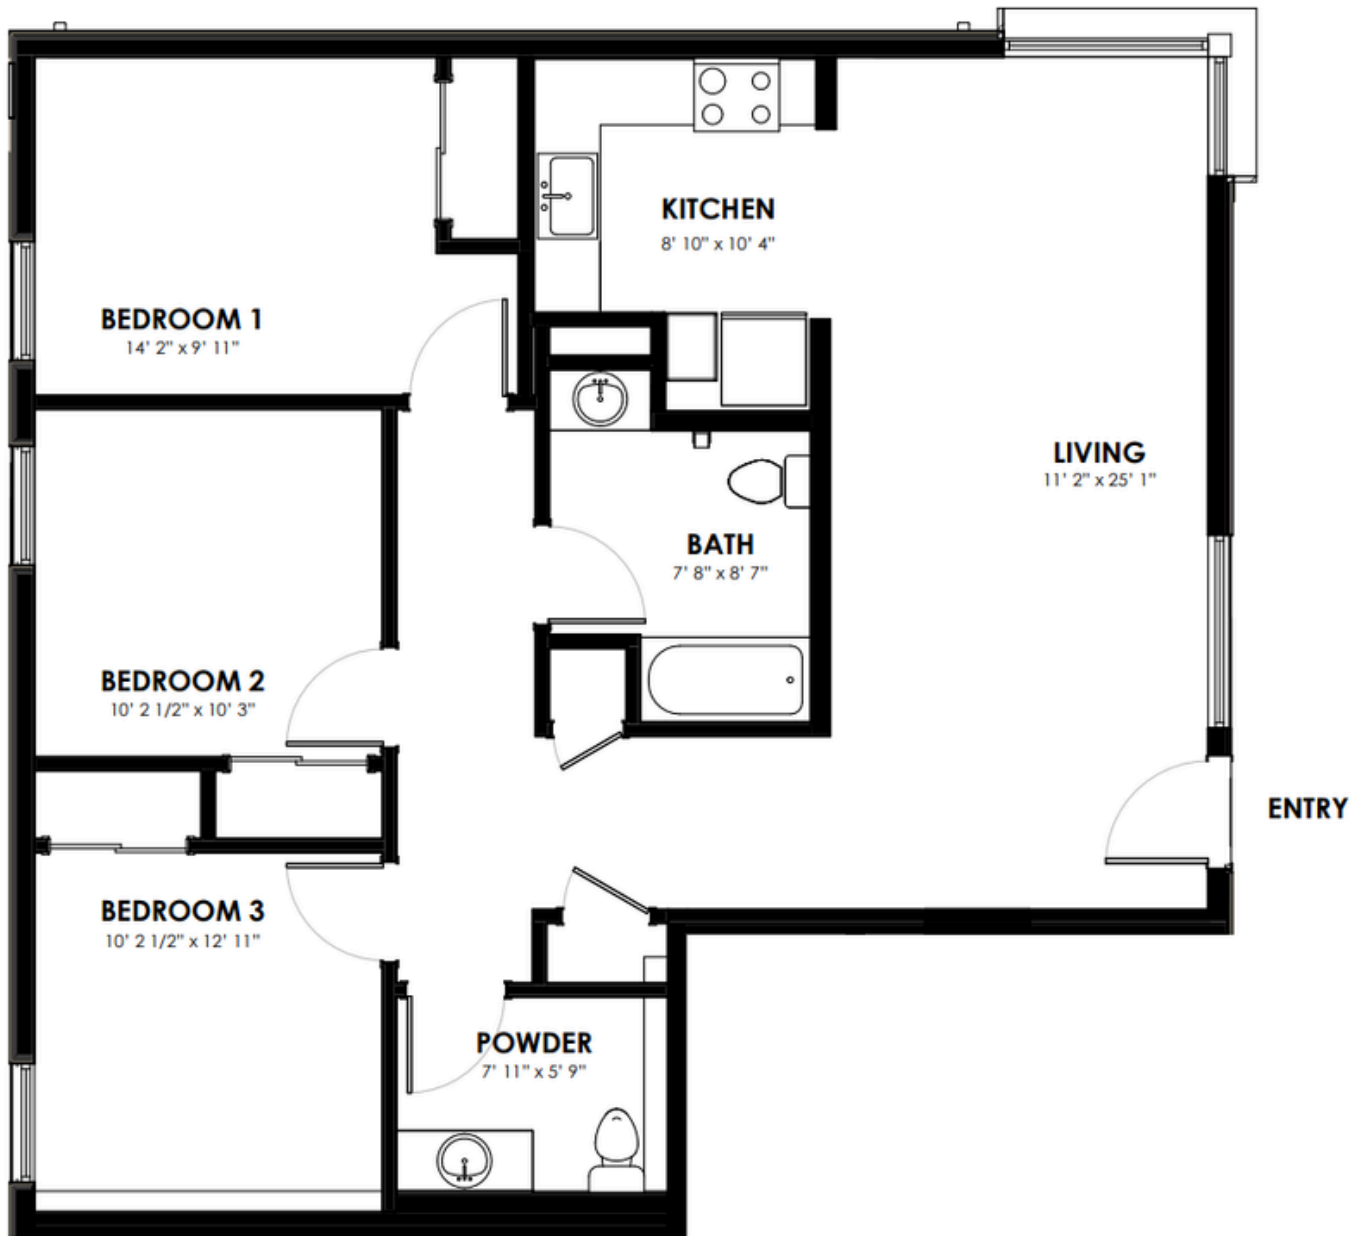

SUMMER OAKS

18912 Summer Oaks Drive, Sonoma

This floorplan is for marketing purposes and is to be used as a guide only. Please note this is a sample floor plan with approximate room dimensions, square footages, and features that may vary among individual apartments within each apartment plan type. There are multiple apartment plan types.